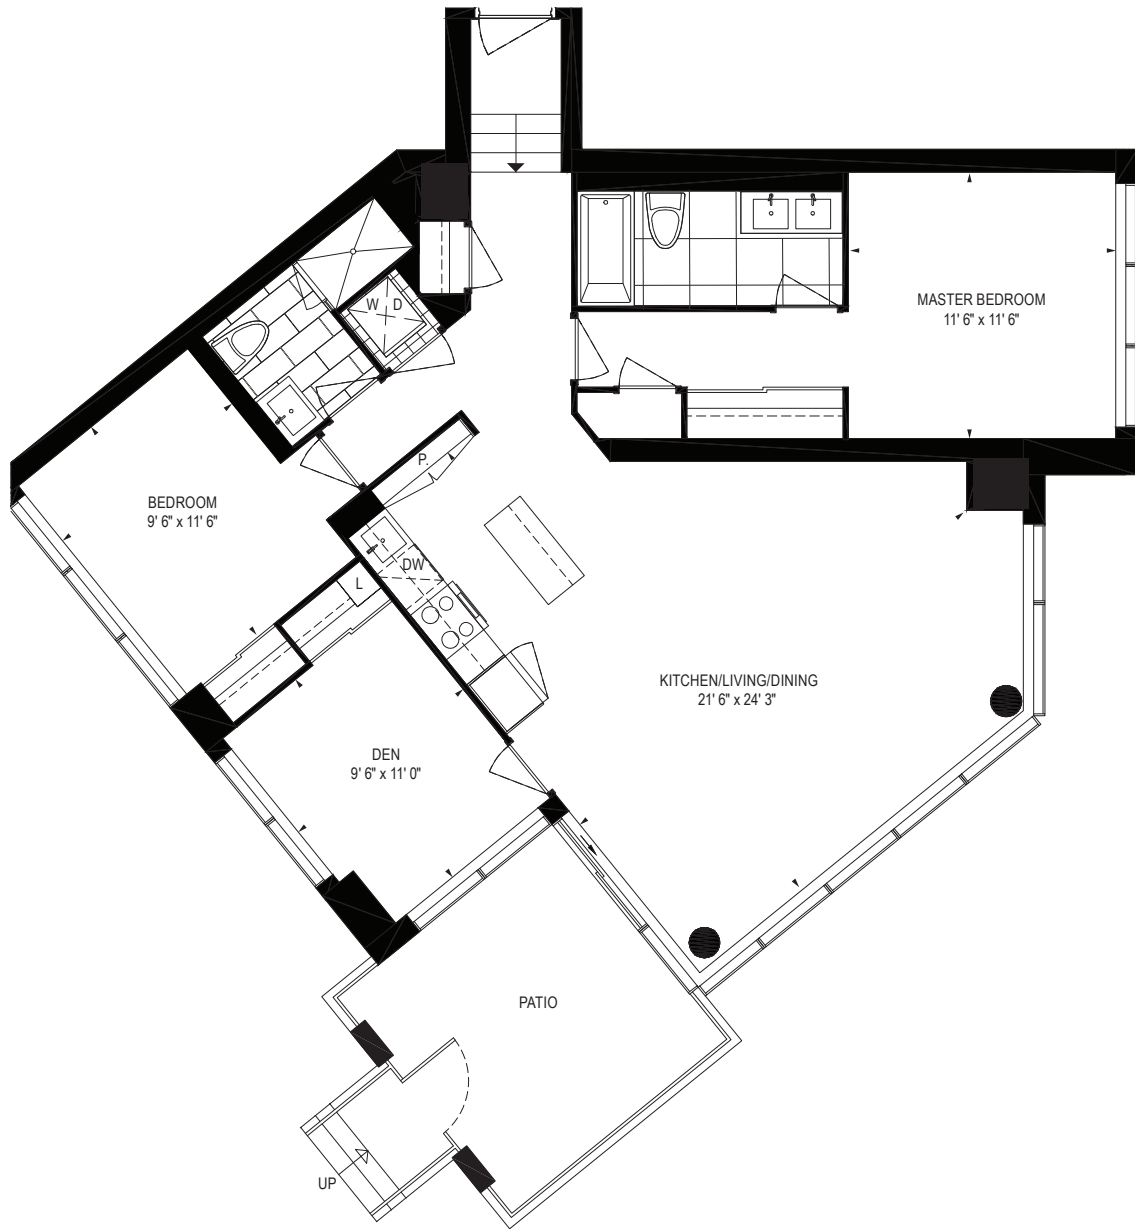

Navi

2 BEDROOM + DEN | 1290 ft²

⊗ Garden level floor plate

Dimensions, specifications, layouts, materials are approximate only and are subject to change without notice. Tile patterns may vary. Window size and location may vary. Actual usable floor space may vary from slated floor area. Balcony and terrace area is approximate and not included in net suite area.