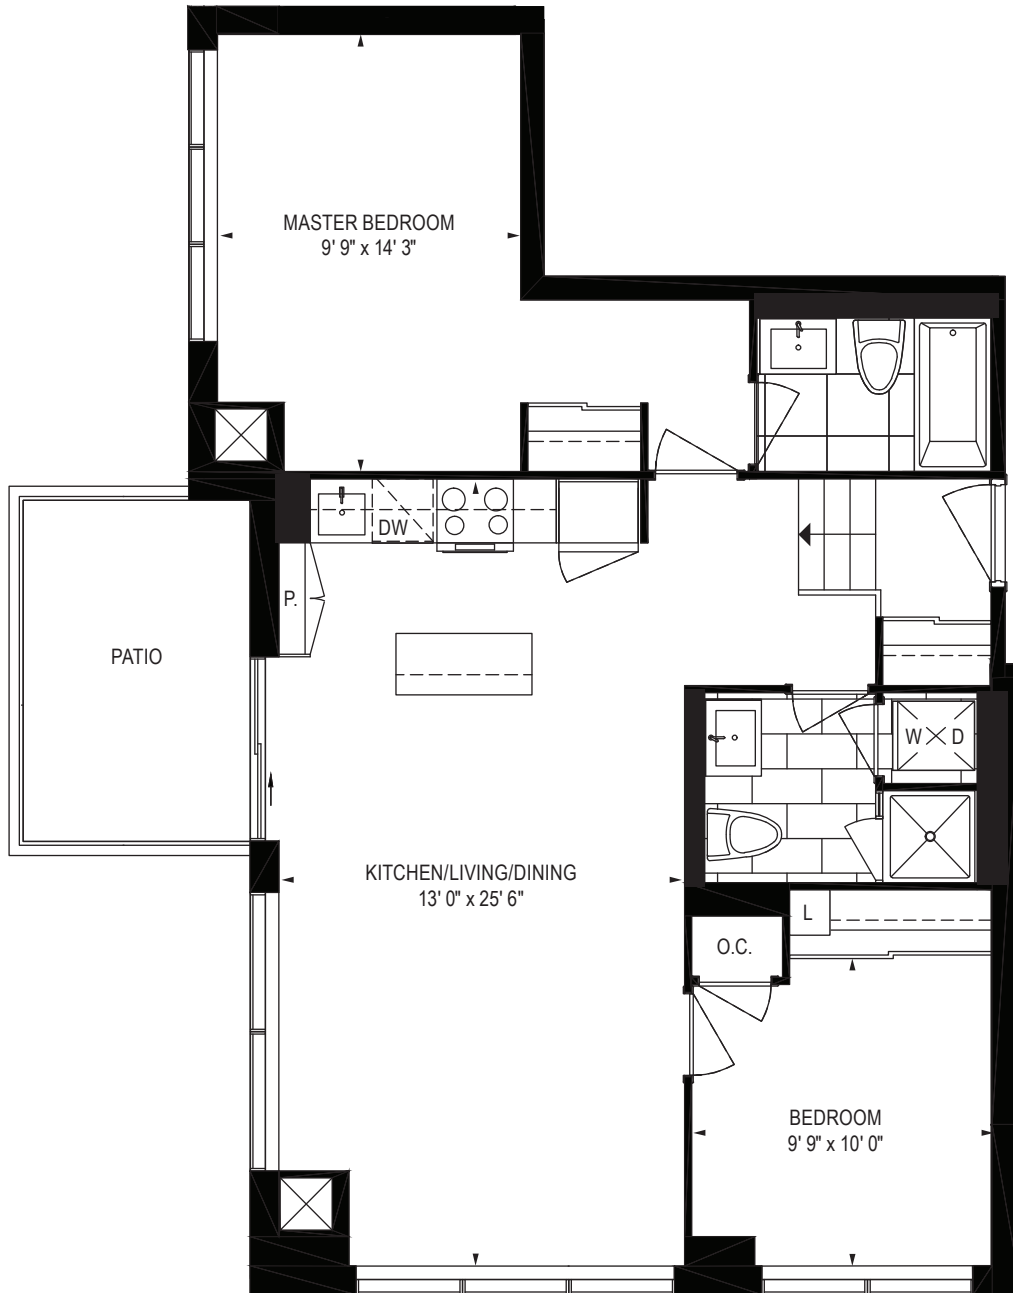

Polaris

2 BEDROOM | 935 ft²

 Garden level floor plate

Dimensions, specifications, layouts, materials are approximate only and are subject to change without notice. Tile patterns may vary. Window size and location may vary. Actual usable floor space may vary from slated floor area. Balcony and terrace area is approximate and not included in net suite area.