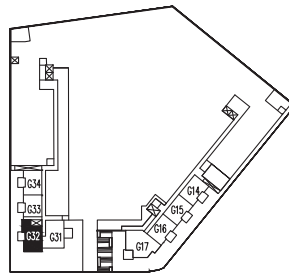

Polaris

2 BEDROOM | 935 ft²

 Garden level floor plate

Dimensions, specifications, layouts, materials are approximate only and are subject to change without notice. Tile patterns may vary. Window size and location may vary. Actual usable floor space may vary from slated floor area. Balcony and terrace area is approximate and not included in net suite area.